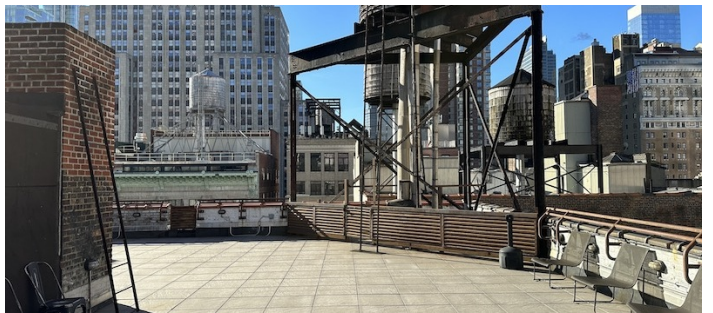

## TAGS

Bathroom, Bedroom, City View, Clawfoot Tub, Elevator, Exposed Beam, Exposed Brick, Kitchen, Laundry Room, Living Room, Modern Contemporary, Rooftop, Skylight, Terrace Patio, Traditional, Water Tower View, White Spaces, Wood Floor

Some of the furniture changes periodically; always best to scout.

Amazing 2,500 square foot rooftop, with view of Empire State Building, is directly accessible via 2 elevators.

There are other floors available in same building- see 1142 (11th floor) and 1337 (10th floor).

Location has vendor partnership for grip, lighting and production supplies. Outside equipment is allowed.

ROOFTOP - NIGHT