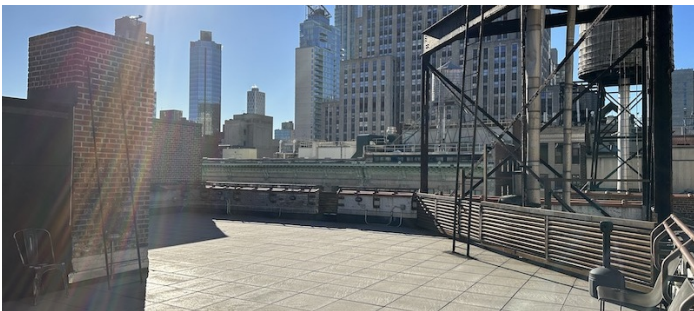

## TAGS

Bathroom, Bedroom, City View, Clawfoot Tub, Elevator, Exposed Beam, Exposed Brick, Kitchen, Laundry Room, Living Room, Modern Contemporary, Rooftop, Skylight, Terrace Patio, Traditional, Water Tower View, White Spaces, Wood Floor

Some of the furniture changes periodically; always best to scout.

Amazing 2,500 square foot rooftop, with view of Empire State Building, is directly accessible via 2 elevators.

There are other floors available in same building- see 1142 (11th floor) and 1337 (10th floor).

Location has vendor partnership for grip, lighting and production supplies. Outside equipment is allowed.

ROOFTOP - NIGHT