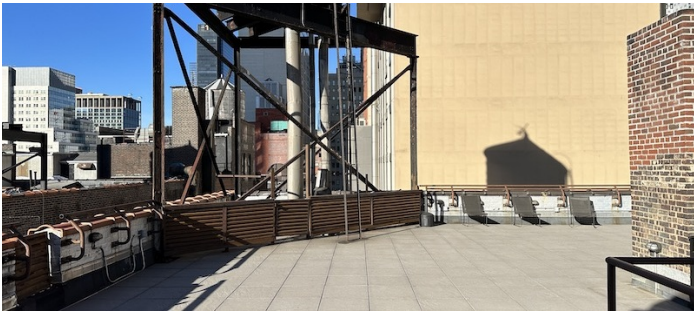

## TAGS

Bathroom, Bedroom, City View, Clawfoot Tub, Elevator, Exposed Beam, Exposed Brick, Kitchen, Laundry Room, Living Room, Modern Contemporary, Rooftop, Skylight, Terrace Patio, Traditional, Water Tower View, White Spaces, Wood Floor

Some of the furniture changes periodically; always best to scout.

Amazing 2,500 square foot rooftop, with view of Empire State Building, is directly accessible via 2 elevators.

There are other floors available in same building- see 1142 (11th floor) and 1337 (10th floor).

Location has vendor partnership for grip, lighting and production supplies. Outside equipment is allowed.

ROOFTOP - NIGHT