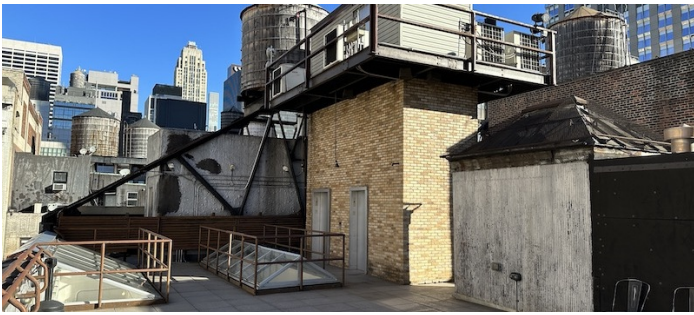

## TAGS

Bathroom, Bedroom, City View, Clawfoot Tub, Elevator, Exposed Beam, Exposed Brick, Kitchen, Laundry Room, Living Room, Modern Contemporary, Rooftop, Skylight, Terrace Patio, Traditional, Water Tower View, White Spaces, Wood Floor

Some of the furniture changes periodically; always best to scout.

Amazing 2,500 square foot rooftop, with view of Empire State Building, is directly accessible via 2 elevators.

There are other floors available in same building- see 1142 (11th floor) and 1337 (10th floor).

Location has vendor partnership for grip, lighting and production supplies. Outside equipment is allowed.

ROOFTOP - NIGHT