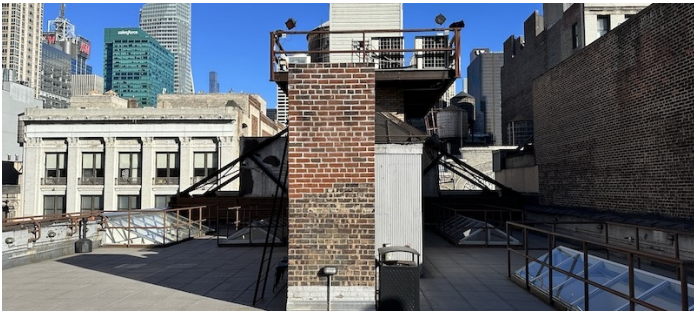

## TAGS

Bathroom, Bedroom, City View, Clawfoot Tub, Elevator, Exposed Beam, Exposed Brick, Kitchen, Laundry Room, Living Room, Modern Contemporary, Rooftop, Skylight, Terrace Patio, Traditional, Water Tower View, White Spaces, Wood Floor

Some of the furniture changes periodically; always best to scout.

Amazing 2,500 square foot rooftop, with view of Empire State Building, is directly accessible via 2 elevators.

There are other floors available in same building- see 1142 (11th floor) and 1337 (10th floor).

Location has vendor partnership for grip, lighting and production supplies. Outside equipment is allowed.

ROOFTOP - NIGHT