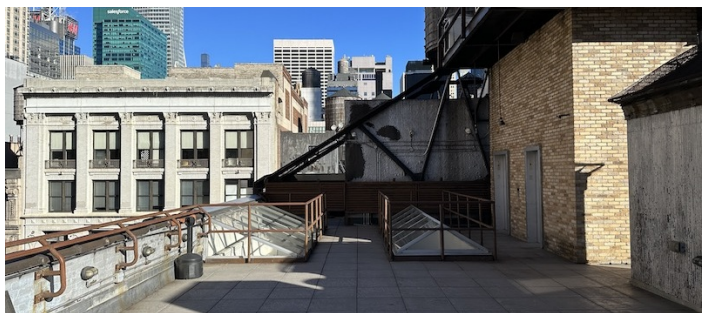

## TAGS

Bathroom, Bedroom, City View, Clawfoot Tub, Elevator, Exposed Beam, Exposed Brick, Kitchen, Laundry Room, Living Room, Modern Contemporary, Rooftop, Skylight, Terrace Patio, Traditional, Water Tower View, White Spaces, Wood Floor

Some of the furniture changes periodically; always best to scout.

Amazing 2,500 square foot rooftop, with view of Empire State Building, is directly accessible via 2 elevators.

There are other floors available in same building- see 1142 (11th floor) and 1337 (10th floor).

Location has vendor partnership for grip, lighting and production supplies. Outside equipment is allowed.

ROOFTOP - NIGHT