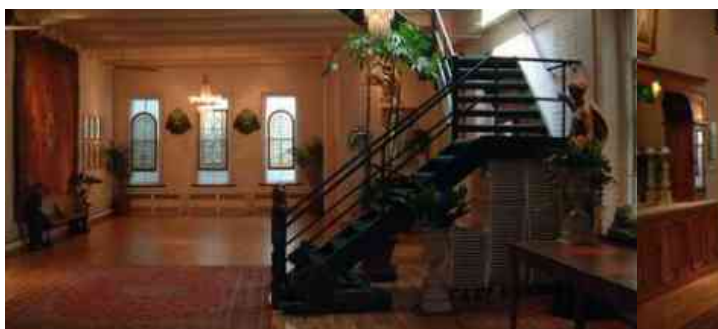

9005 West Village, Manhattan

LOCATION

New York, NY

TAGS

Bathroom, Bohemian, Living Room, Piano, Skylight, Stained Glass, Staircase, Traditional, White Brick Wall, Wood Floor

CATEGORIES

* In the Zone, Event Space, Mansion, Townhouse

Notes

Film friendly

Public space, some restrictions apply

Scouting is recommended

Light wood floors, stained glass windows, chandeliers, track lighting, plants, art, marble bathroom

2ND FLOOR

BATHROOM

BUILDING EXTERIOR