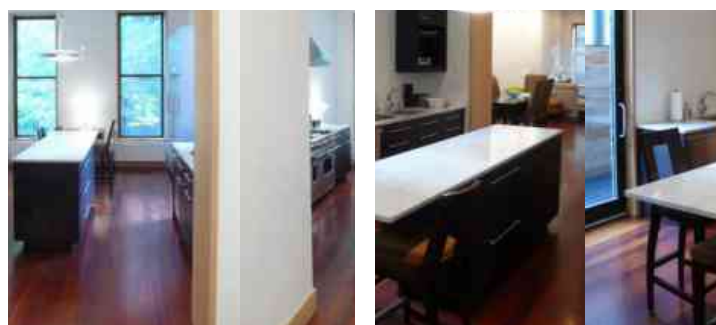

2123 Park Slope, Brooklyn

PARLOR 2ND FLOOR - VIEW FULL DETAILS BELOW

LOCATION

Brooklyn, NY, 11217

CATEGORIES

* In the Zone, Apartment, Brownstone, Townhouse

TAGS

Bathroom, Bedroom, Exposed Brick, Garden, Kitchen, Living Room, Modern Contemporary, Skylight, Staircase, Staircase Ext, Stoop, Terrace Patio, White Brick Wall, Wood Floor

Notes

Film friendly

Some restrictions apply: ie no shoes, must cover counters with drop cloth,

Beautiful Modern townhouse white brick walls, modern furnishings, great light, open, kitchen with island, medium wood floors, skylight, white brick, terrace