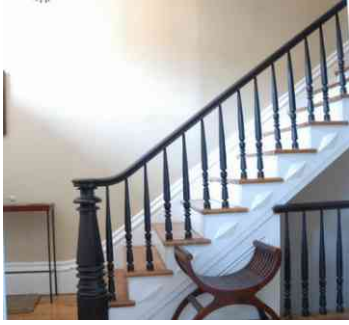

2275 Williamsburg, Brooklyn

LOCATION

Brooklyn, NY, 11249

TAGS

Bedroom, Deck, Distressed Patina, Eclectic Quirky, Exposed Brick, Fire Escape, Kids Room, Kitchen, Living Room, Staircase, Wood Floor

CATEGORIES

* In the Zone, Apartment, Townhouse

Notes

Film Possible, restrictions do apply

Fireplace, exposed brick, wood floors, pipes, nursery, chandelier

BACK OF BUILDING