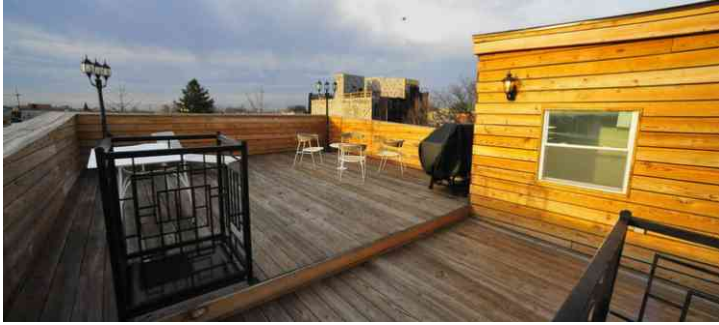

2316 Bushwick, Brooklyn

LOCATION

Brooklyn, NY 11207

TAGS

Bathroom, Bedroom, Bohemian, City View, Deck, Exposed Brick, Fireplace, Kids Room, Kitchen, Living Room, Modern Contemporary, Rooftop, Staircase, Terrace Patio, Wood Floor

SPECS

Square Footage: 3,000
Ceiling Height: 12'
Dinner Capacity: 60
Cocktail Capacity: 150

CATEGORIES

* In the Zone, Apartment, Event Space, Loft, Roof Top, Townhouse

Notes

Beautiful Bushwick townhouse, great light, huge floor to ceiling paned windows, ornate staircase, large open kitchen, full furnished basement available for shooting, tile floor in basement

Fenced backyard, with fire pit, fenced ground level entrance area Roof Top with BBQ

Staircase to main second story entrance, furniture modern wood to vintage

Restrictions:

All floors must be protected, booties must be worn over shoes

Areas of use determined in advance

ROOF DECK

PATIO TERRACE