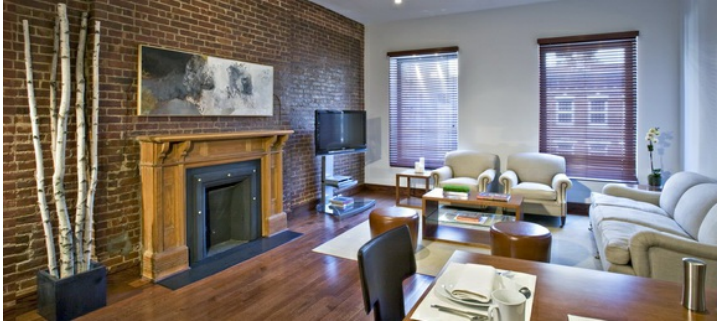

2318 Upper East Side, Manhattan

LOCATION

Madison Ave, NYC, 10075

TAGS

Bathroom, Bedroom, City View, Deck, Empty, Exposed
Brick, Fireplace, Kitchen, Living Room, Modern
Contemporary, Skylight, Staircase, Terrace Patio, Wood
Floor

CATEGORIES

* In the Zone, Apartment, Store Showroom, Townhouse

Notes

Empty townhouse space (for sale). Basement to 2nd floor is open retail space.

Three apartments on 3rd to 5th floors with private access to roof from 5th floor apt., scouting recommended, fees vary according to areas of use

RETAIL SPACE (2ND FLOOR)