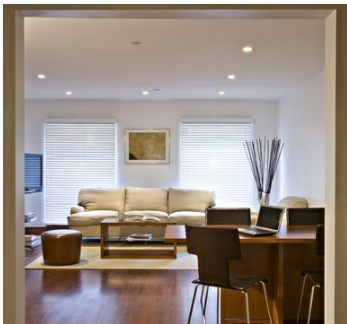

2318 Upper East Side, Manhattan

LOCATION

Madison Ave, NYC, 10075

TAGS

Bathroom, Bedroom, City View, Deck, Empty, Exposed
Brick, Fireplace, Kitchen, Living Room, Modern
Contemporary, Skylight, Staircase, Terrace Patio, Wood
Floor

CATEGORIES

* In the Zone, Apartment, Store Showroom, Townhouse

Notes

Empty townhouse space (for sale). Basement to 2nd floor is open retail space.

Three apartments on 3rd to 5th floors with private access to roof from 5th floor apt., scouting recommended, fees vary according to areas of use