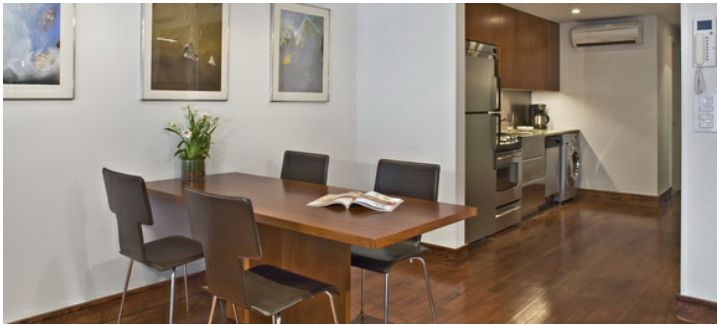

2318 Upper East Side, Manhattan

LOCATION

Madison Ave, NYC, 10075

TAGS

Bathroom, Bedroom, City View, Deck, Empty, Exposed
Brick, Fireplace, Kitchen, Living Room, Modern
Contemporary, Skylight, Staircase, Terrace Patio, Wood
Floor

CATEGORIES

* In the Zone, Apartment, Store Showroom, Townhouse

Notes

Empty townhouse space (for sale). Basement to 2nd floor is open retail space.

Three apartments on 3rd to 5th floors with private access to roof from 5th floor apt., scouting recommended, fees vary according to areas of use