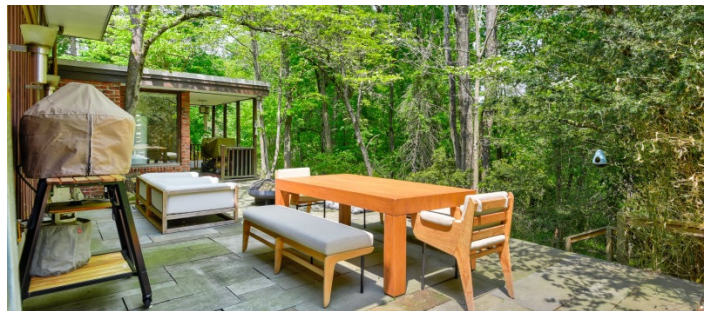

## TAGS

60's style, Architectural, Backyard Lawn, Bathroom, Bedroom, Exposed Beam, Exposed Brick, Fireplace, Floor to Ceiling Windows, Garage, Kids Room, Kitchen, Laundry Room, Living Room, Mid-Century, Modern Contemporary, River Stream, Rustic, Staircase, Stone Wall, Terrace Patio, Wood Floor, Woods

## CATEGORIES

\* In the Zone, Cabin, House

## Notes

**Note - April 2026; waiting for updated interior photos from new owner.**

Mid-century modern house on 2 acres of property. 1/2 acre of flat grass lawn on one side then a deck raised above the floor of several wooded acres that slope down to a stream below with natural rocks and trees.

Fireplace, tiled floors, modern, exposed brick, track lighting, wood beamed ceiling.

INTERIOR (OLD) - WAITING FOR NEW PHOTOS