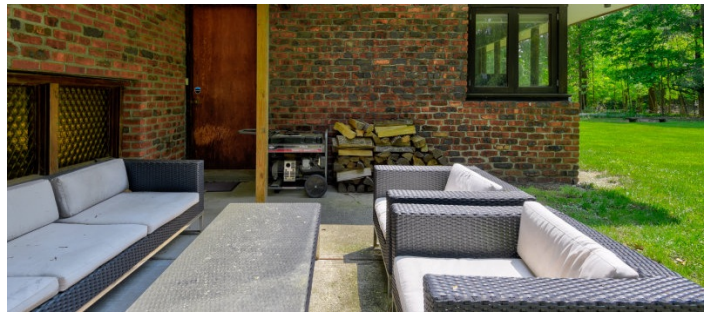

## TAGS

60's style, Architectural, Backyard Lawn, Bathroom, Bedroom, Exposed Beam, Exposed Brick, Fireplace, Floor to Ceiling Windows, Garage, Kids Room, Kitchen, Laundry Room, Living Room, Mid-Century, Modern Contemporary, River Stream, Rustic, Staircase, Stone Wall, Terrace Patio, Wood Floor, Woods

## Notes

**Note - April 2026; waiting for updated interior photos from new owner.**

Mid-century modern house on 2 acres of property. 1/2 acre of flat grass lawn on one side then a deck raised above the floor of several wooded acres that slope down to a stream below with natural rocks and trees.

Fireplace, tiled floors, modern, exposed brick, track lighting, wood beamed ceiling.

INTERIOR (OLD) - WAITING FOR NEW PHOTOS