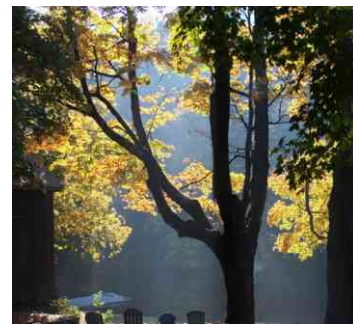

3861 Oak Ridge, NJ, New Jersey

LOCATION

Oak Ridge, NJ 07438

DISTANCE FROM NYC

40 miles

TAGS

Backyard Lawn, Deck, Distressed Patina, Exposed Beam, Fireplace, Lake or Pond, Ping Pong Table, Porch, Rustic, Water View, Wood Floor, Woods

DIMENSIONS

125 acres

CATEGORIES

Barn, Cabin, House

Notes

100 year old camp ground with original and new bungalows

250-year-old large colonial farmhouse on site with original infirmary and 250-year-old wooden barn located on over 125 acres of diverse natural landscape. Woods, wetlands, horse field, uplands and lake

CABINS, SHOWERS, DINING HALL

FIELDS AND WOODS