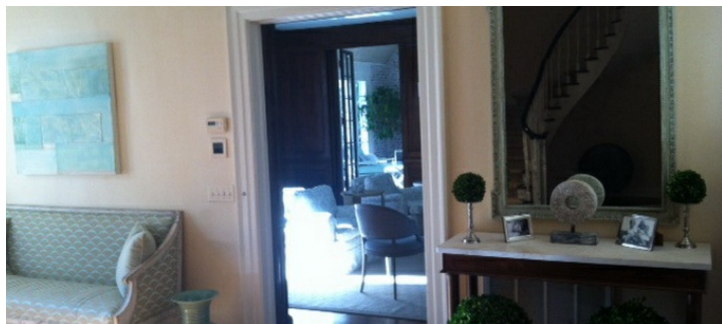

DIMENSIONS

8 acres

CATEGORIES

* In the Zone, House

Notes

Film friendly

A lovely, 1920s white washed brick colonial on 8 bucolic park like acres. Pool, pool house, guest cottage and prize Rhododendrons, lots of parking, huge rooms, beautiful staircase, wood paneled wall