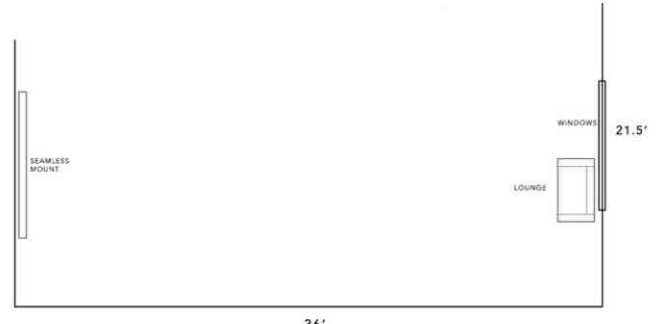

SPECS

3,000 sq ft
22' from floor to ceiling
14' from floor to beam

POWER

Distro Box - 200 Amps available

CATEGORIES

* In the Zone, Event Space, Loft, Studio, Warehouse / Factory / Industrial

Notes

Film and event friendly

- 3000 sq ft
- Cyclorama 26.5' x 23.5'
- 22' high ceiling
- Hair / Make-Up & Styling area
- Client Lounge Area
- 2 Phase 100-Amps distribution box
- Private Mezzanine
- AC

STUDIO 524 (475 sq ft / 10 ft ceilings)

Restrictions:

Fees vary according to areas of use

No children permitted unless approved in advance and part of the shoot

No props available in space

STUDIO 520 (775 SQ FT) - NEARBY AVAIL TO RENT

STUDIO 524 (475 SQ FT) - NEARBY AVAIL TO RENT