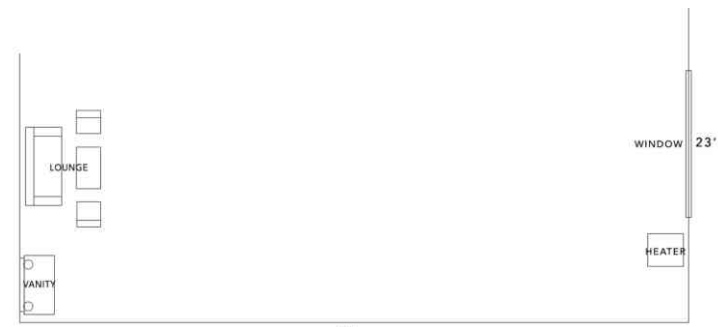

7140 Greenpoint, Brooklyn

STUDIO 520 - VIEW FULL DETAILS BELOW

LOCATION

Brooklyn, NY 11222

TAGS

Distressed Patina, Empty, Exposed Beam, Exposed Brick, Raw Industrial, Rustic, Wood Floor

SPECS

Studio 520 - 775 sq ft
Studio 521 - 1000 sq ft

Restrictions:

All floors must be protected, booties must be worn over shoes

Areas of use determined in advance

STUDIO 521 - 1000 SQ FT

STUDIO 510 - 1000 SQ FT

Air Condition, Heat, Hair & Makeup Station, Mini Fridge, Garment Rack and Steam
Towel Rentals,

Light Elevator

Height: ranges 15-20'

width x12' height