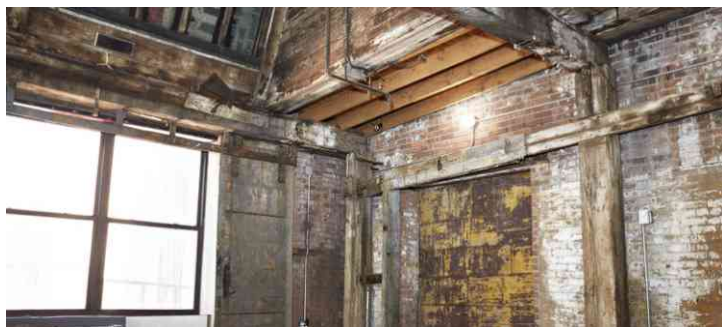

7140 Greenpoint, Brooklyn

STUDIO 520 - VIEW FULL DETAILS BELOW

LOCATION

Brooklyn, NY 11222

TAGS

Distressed Patina, Empty, Exposed Beam, Exposed Brick, Raw Industrial, Rustic, Wood Floor

SPECS

Studio 520 - 775 sq ft
Studio 521 - 1000 sq ft

CATEGORIES

* In the Zone, Event Space, Loft, Studio, Warehouse / Factory / Industrial

Notes

Film friendly

These distressed studios in Brooklyn have polished wood floors, exposed painted brick walls, wood ceilings, make up stations.

Restrictions:

All floors must be protected, booties must be worn over shoes

Areas of use determined in advance

STUDIO 521 - 1000 SQ FT

STUDIO 510 - 1000 SQ FT

Air Condition, Heat, Hair & Makeup Station, Mini Fridge, Garment Rack and Steam
Towel Rentals,