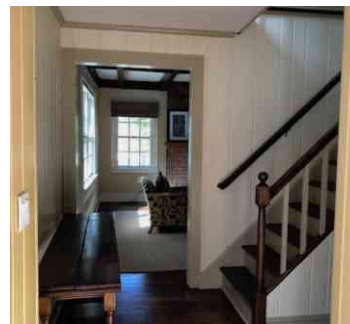

3145 Far Hills, NJ

LOCATION

Far Hills, NJ 07931

DISTANCE FROM NYC

47 miles

TAGS

Backyard Lawn, Bathroom, Bedroom, Clawfoot Tub, Exposed Beam, Fireplace, Garage, Garden, Kitchen, Living Room, Pool Outdoor, Traditional, Wood Floor

SPECS

5,000 sq ft

CATEGORIES

Cottage, House

Notes

Colonial Farm House 5,000 sq ft and was built in 1955. It contains 5 bedrooms and 5 bathrooms.

POOL

NEW INTERIOR (2020)

OLDER INTERIOR (2018)