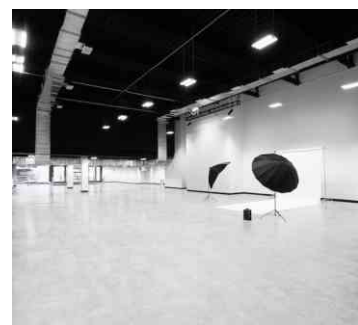

7018 Downtown, Brooklyn

LOCATION

Brooklyn, NY 11201

TAGS

Empty, Exposed Beam, Modern Contemporary, White Spaces

DIMENSIONS

13,000 sq ft
24' ceiling height

POWER

300 amp 3-phase power

CATEGORIES

* In the Zone, Event Space, Studio

Notes

Available 7-days a week 24/7

This listing is for All Access (Private)

Our 13,000 ft² premier loft space is perfect for runway shows, photography shoots, video shoots, music videos, events, and more. Our expansive space can be transformed into a beautiful production location/staging area.

SPACE FEATURES

13,000 SF, 24' ceilings, concrete floors, power outlets throughout studio, private restroom, Wi-Fi, modular sound system, gallery lighting for events, street side load-in, drive-in entrance, dedicated car drop off lanes.

No painting or nailing in walls.

FLOORPLAN

AMUNITIES

- 13,000 SF
- 24' Ceilings
- 300 amp 3-phase power
- Concrete Floors
- Power outlets throughout studio
- Private Restrooms
- Wi-Fi
- Modular Sound System
- Gallery lighting for events
- Street Side Load-In
- Drive In Entrance
- Dedicated Car Drop Off Lanes
- Capacity: 700 Standing | 450 Seated
- 20' Truss Available with Distributed Cable Run
- Warming Kitchen
- Private
- 24/7 Security
- On Site Subway Staircase
- Class A Building