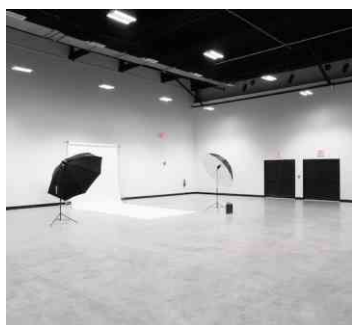

7018 Downtown, Brooklyn

LOCATION

Brooklyn, NY 11201

TAGS

Empty, Exposed Beam, Modern Contemporary, White Spaces

DIMENSIONS

13,000 sq ft
24' ceiling height

POWER

300 amp 3-phase power

CATEGORIES

* In the Zone, Event Space, Studio

Notes

Available 7-days a week 24/7

This listing is for All Access (Private)

Our 13,000 ft² premier loft space is perfect for runway shows, photography shoots, video shoots, music videos, events, and more. Our expansive space can be transformed into a beautiful production location/staging area.

SPACE FEATURES

13,000 SF, 24' ceilings, concrete floors, power outlets throughout studio, private restroom, Wi-Fi, modular sound system, gallery lighting for events, street side load-in, drive-in entrance, dedicated car drop off lanes.

No painting or nailing in walls.

FLOORPLAN

AMUNITIES

- 13,000 SF
- 24' Ceilings
- 300 amp 3-phase power
- Concrete Floors
- Power outlets throughout studio
- Private Restrooms
- Wi-Fi
- Modular Sound System
- Gallery lighting for events
- Street Side Load-In
- Drive In Entrance
- Dedicated Car Drop Off Lanes
- Capacity: 700 Standing | 450 Seated
- 20' Truss Available with Distributed Cable Run
- Warming Kitchen
- Private
- 24/7 Security
- On Site Subway Staircase
- Class A Building