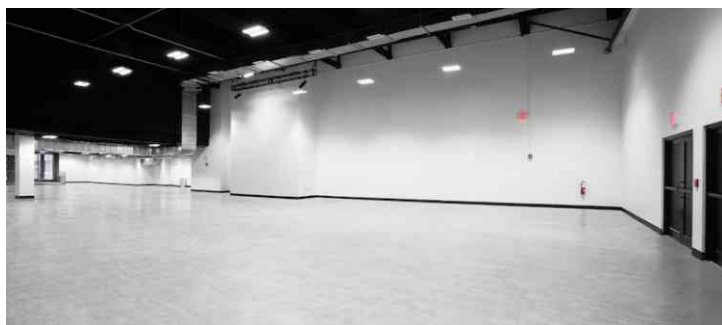

300 amp 3-phase power

CATEGORIES

* In the Zone, Event Space, Studio

Notes

Available 7-days a week 24/7

This listing is for All Access (Private)

Our 13,000 ft² premier loft space is perfect for runway shows, photography shoots, video shoots, music videos, events, and more. Our expansive space can be transformed into a beautiful production location/staging area.

SPACE FEATURES

13,000 SF, 24' ceilings, concrete floors, power outlets throughout studio, private restroom, Wi-Fi, modular sound system, gallery lighting for events, street side load-in, drive-in entrance, dedicated car drop off lanes.

Capacity: 700 Standing | 450 Seated.

20' truss available with distributed cable runs, warming kitchen.

Private, 24/7 security, on site subway stations, class A building, food court in building.

Restrictions:

No painting or nailing in walls.

FLOORPLAN

AMUNITIES

- 13,000 SF
- 24' Ceilings
- 300 amp 3-phase power
- Concrete Floors
- Power outlets throughout studio
- Private Restrooms
- Wi-Fi
- Modular Sound System
- Gallery lighting for events
- Street Side Load-In
- Drive In Entrance
- Dedicated Car Drop Off Lanes
- Capacity: 700 Standing | 450 Seated
- 20' Truss Available with Distributed Cable Run
- Warming Kitchen
- Private
- 24/7 Security
- On Site Subway Staircase
- Class A Building