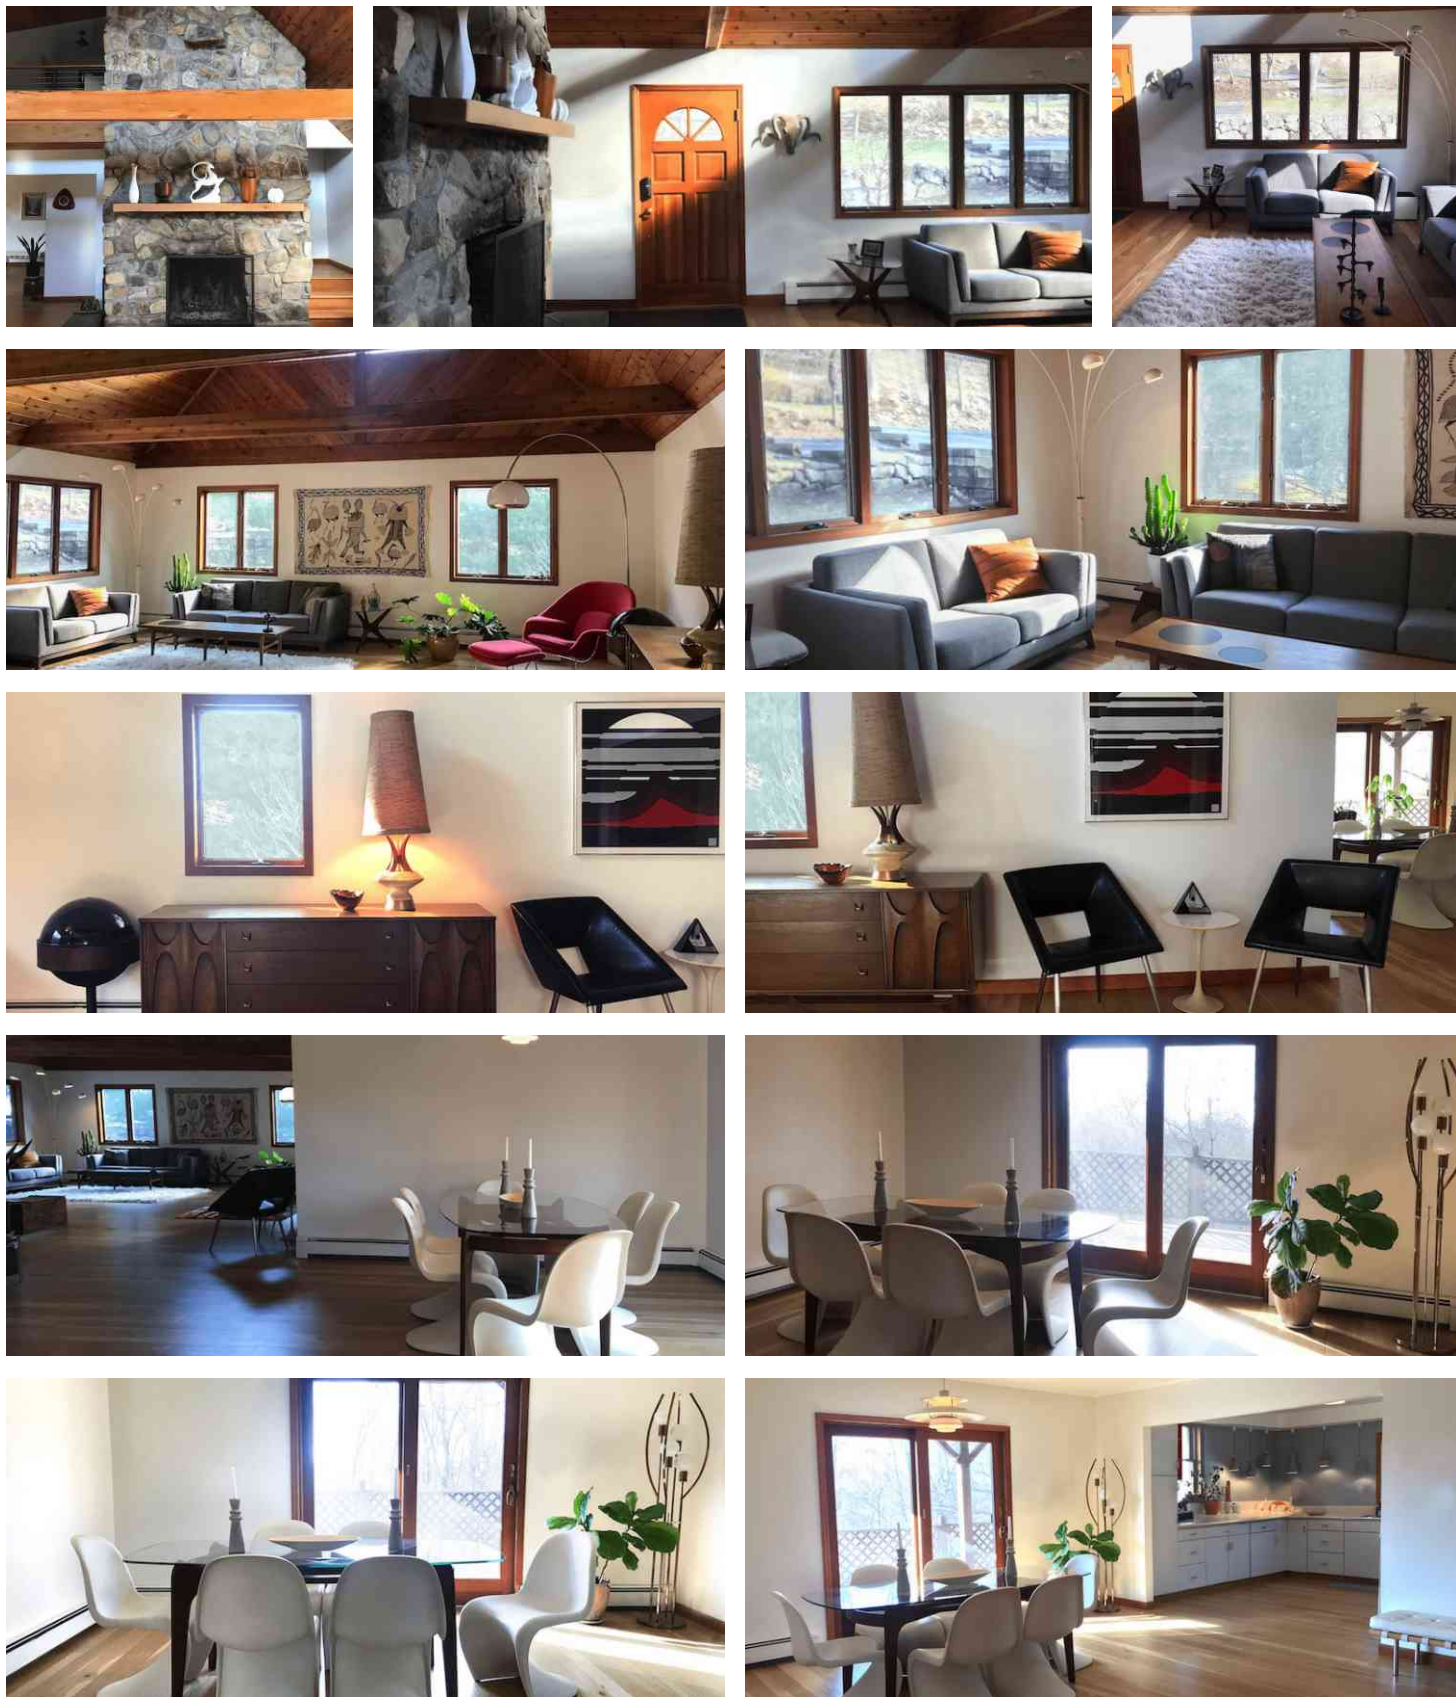

3481 Beacon, Upstate NY

LOCATION

Beacon, NY 12508

DISTANCE FROM NYC

62 miles

TAGS

Balcony, Bedroom, Deck, Exposed Beam, Fireplace, Kitchen, Living Room, Mid-Century, Modern Contemporary, Porch, Rustic, Stone Wall, Terrace Patio, Wood Floor

DIMENSIONS

3,000 sq ft
0.5 acres
20' ceiling height in Living Room
8' ceiling height

POWER

200 amps (in basement)

CATEGORIES

Cabin, House

Notes

Midcentury modern A-frame nestled into the mountains of the Hudson Valley in Beacon, NY (90 mins drive from NYC, 80 mins by train.) The home includes use of its original midcentury modern furnishings, a living room with tall pine ceilings and a floor to ceiling stone fireplace.

The space features open-plan so the living flows into the dining room and kitchen. There are 2 floors available for use, each with its own kitchen and bathroom, and plenty of room for staging. The living room is ground level (up 3 steps) and there are steps both inside and out leading to the lower level.

LIVING ROOM, DINING ROOM, KITCHEN, OFFICE

BEDROOM AND BATHROOM

DECK

LOWER LEVEL

FLOOR PLANS