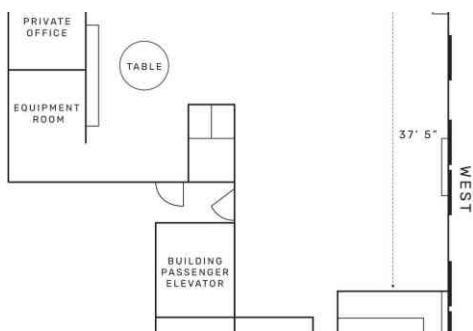

7003 Chelsea, Manhattan

LOCATION

New York, NY 10001

TAGS

Empty, Kitchen, Modern Contemporary, White Spaces, Wood Floor

DIMENSIONS

1,800 sq ft
10' ceiling height

CATEGORIES

* In the Zone, Loft, Studio

Notes

1800 sq ft Studio in Chelsea, suitable for small or still-life shoots.

- (12) NORTH FACING WINDOWS
33 INCHES WIDE X 81 INCHES TALL
- (5) WEST FACING WINDOWS
53 INCHES WIDE X 81 INCHES TALL
- GREY WASHED OAK FLOORS
SATIN/ OILED FINISH
- 10 FOOT CEILING HEIGHT