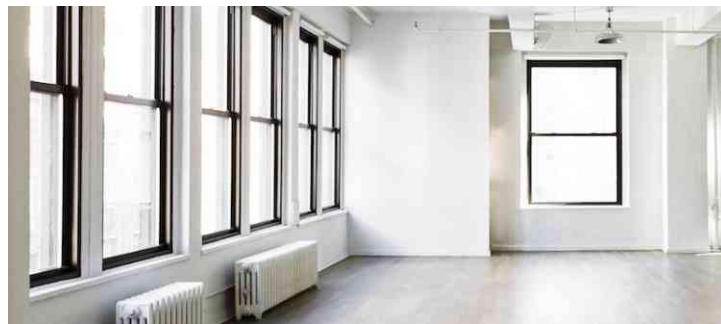

7003 Chelsea, Manhattan

LOCATION

New York, NY 10001

TAGS

Empty, Kitchen, Modern Contemporary, White Spaces, Wood Floor

DIMENSIONS

1,800 sq ft
10' ceiling height

CATEGORIES

* In the Zone, Loft, Studio

Notes

1800 sq ft Studio in Chelsea, suitable for small or still-life shoots.

- (12) NORTH FACING WINDOWS
33 INCHES WIDE X 81 INCHES TALL
- (5) WEST FACING WINDOWS
53 INCHES WIDE X 81 INCHES TALL
- GREY WASHED OAK FLOORS
SATIN/ OILED FINISH
- 10 FOOT CEILING HEIGHT