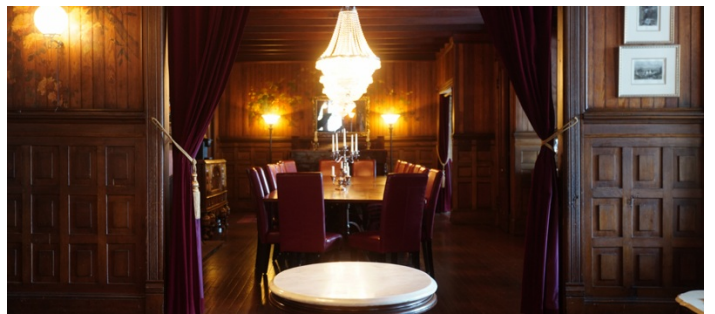

9017

Catskills, Upstate NY

LOCATION

Fleishmanns, NY 12430

DISTANCE FROM NYC

135 miles

TAGS

Backyard Lawn, Barn, Bathroom, Bay Window, Bedroom, Craftsman Mission, Distressed Patina, Exposed Beam, Fireplace, Historic, Kitchen, Library Room, Living Room, Piano, Porch, Rustic, Staircase, Traditional, Wood Floor, Woods

SPECS

33 acres
8,000 sq ft

CATEGORIES

Barns, Event Space, House, Mansion

Notes

An 8,000 square foot Stick Style mansion built as part of a summer compound with clear pine paneling and superb historic wall frescos, soon to be listed on the National Register of Historic Places.