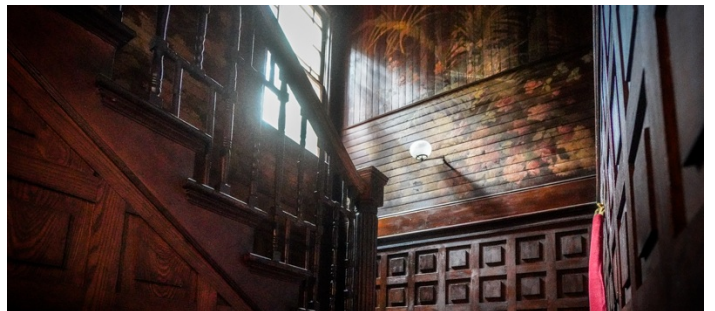

9017

Catskills, Upstate NY

LOCATION

Fleishmanns, NY 12430

DISTANCE FROM NYC

135 miles

TAGS

Backyard Lawn, Barn, Bathroom, Bay Window, Bedroom, Craftsman Mission, Distressed Patina, Exposed Beam, Fireplace, Historic, Kitchen, Library Room, Living Room, Piano, Porch, Rustic, Staircase, Traditional, Wood Floor, Woods

SPECS

33 acres
8,000 sq ft

CATEGORIES

Barns, Event Space, House, Mansion

Notes

An 8,000 square foot Stick Style mansion built as part of a summer compound with clear pine paneling and superb historic wall frescos, soon to be listed on the National Register of Historic Places.