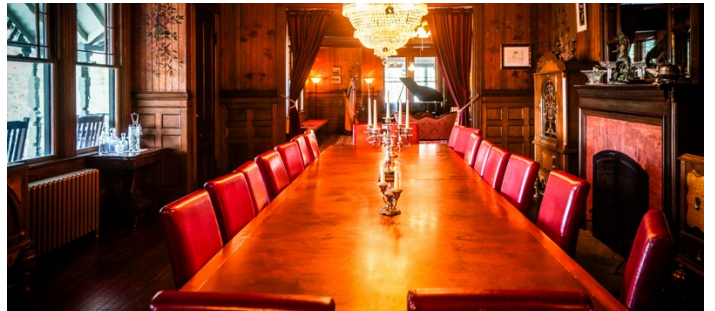

9017

Catskills, Upstate NY

LOCATION

Fleishmanns, NY 12430

DISTANCE FROM NYC

135 miles

TAGS

Backyard Lawn, Barn, Bathroom, Bay Window, Bedroom, Craftsman Mission, Distressed Patina, Exposed Beam, Fireplace, Historic, Kitchen, Library Room, Living Room, Piano, Porch, Rustic, Staircase, Traditional, Wood Floor, Woods

SPECS

33 acres
8,000 sq ft

CATEGORIES

Barns, Event Space, House, Mansion

Notes

An 8,000 square foot Stick Style mansion built as part of a summer compound with clear pine paneling and superb historic wall frescos, soon to be listed on the National Register of Historic Places.