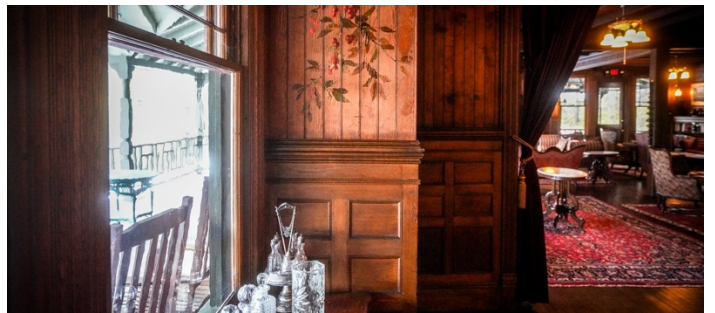

9017

Catskills, Upstate NY

LOCATION

Fleishmanns, NY 12430

DISTANCE FROM NYC

135 miles

TAGS

Backyard Lawn, Barn, Bathroom, Bay Window, Bedroom, Craftsman Mission, Distressed Patina, Exposed Beam, Fireplace, Historic, Kitchen, Library Room, Living Room, Piano, Porch, Rustic, Staircase, Traditional, Wood Floor, Woods

SPECS

33 acres
8,000 sq ft

CATEGORIES

Barns, Event Space, House, Mansion

Notes

An 8,000 square foot Stick Style mansion built as part of a summer compound with clear pine paneling and superb historic wall frescos, soon to be listed on the National Register of Historic Places.