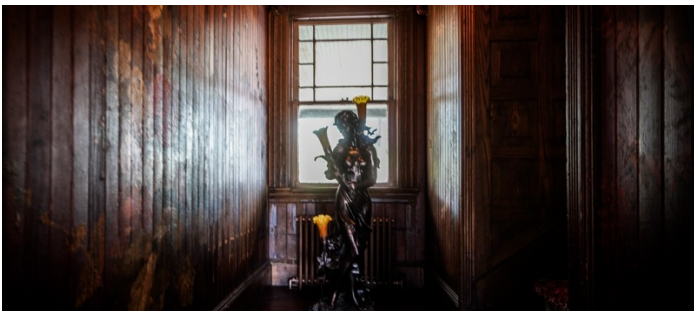

9017

Catskills, Upstate NY

LOCATION

Fleishmanns, NY 12430

DISTANCE FROM NYC

135 miles

TAGS

Backyard Lawn, Barn, Bathroom, Bay Window, Bedroom, Craftsman Mission, Distressed Patina, Exposed Beam, Fireplace, Historic, Kitchen, Library Room, Living Room, Piano, Porch, Rustic, Staircase, Traditional, Wood Floor, Woods

SPECS

33 acres
8,000 sq ft

CATEGORIES

Barns, Event Space, House, Mansion

Notes

An 8,000 square foot Stick Style mansion built as part of a summer compound with clear pine paneling and superb historic wall frescos, soon to be listed on the National Register of Historic Places.