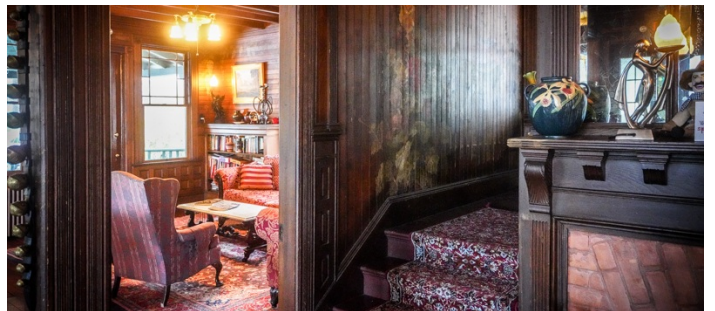

9017

Catskills, Upstate NY

LOCATION

Fleishmanns, NY 12430

DISTANCE FROM NYC

135 miles

TAGS

Backyard Lawn, Barn, Bathroom, Bay Window, Bedroom, Craftsman Mission, Distressed Patina, Exposed Beam, Fireplace, Historic, Kitchen, Library Room, Living Room, Piano, Porch, Rustic, Staircase, Traditional, Wood Floor, Woods

SPECS

33 acres
8,000 sq ft

CATEGORIES

Barns, Event Space, House, Mansion

Notes

An 8,000 square foot Stick Style mansion built as part of a summer compound with clear pine paneling and superb historic wall frescos, soon to be listed on the National Register of Historic Places.