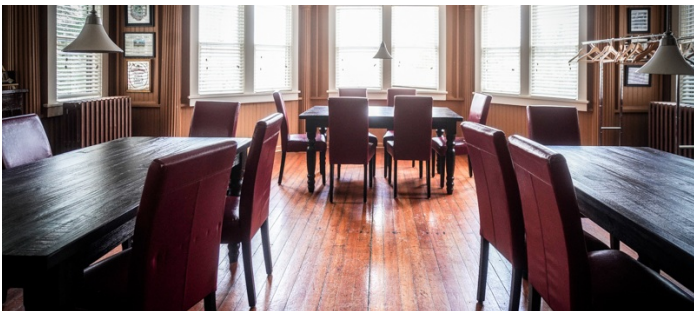

9017

Catskills, Upstate NY

LOCATION

Fleishmanns, NY 12430

DISTANCE FROM NYC

135 miles

TAGS

Backyard Lawn, Barn, Bathroom, Bay Window, Bedroom, Craftsman Mission, Distressed Patina, Exposed Beam, Fireplace, Historic, Kitchen, Library Room, Living Room, Piano, Porch, Rustic, Staircase, Traditional, Wood Floor, Woods

SPECS

33 acres
8,000 sq ft

CATEGORIES

Barns, Event Space, House, Mansion

Notes

An 8,000 square foot Stick Style mansion built as part of a summer compound with clear pine paneling and superb historic wall frescos, soon to be listed on the National Register of Historic Places.