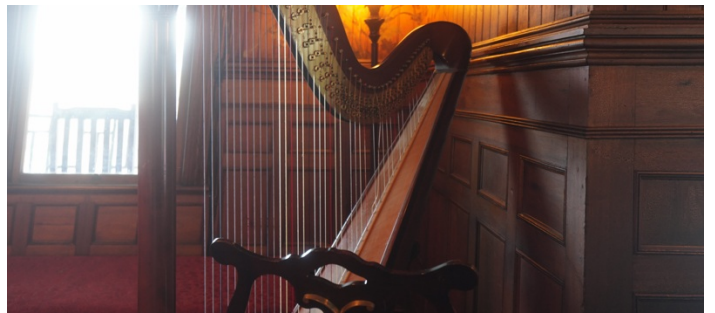

9017

Catskills, Upstate NY

LOCATION

Fleishmanns, NY 12430

DISTANCE FROM NYC

135 miles

TAGS

Backyard Lawn, Barn, Bathroom, Bay Window, Bedroom, Craftsman Mission, Distressed Patina, Exposed Beam, Fireplace, Historic, Kitchen, Library Room, Living Room, Piano, Porch, Rustic, Staircase, Traditional, Wood Floor, Woods

SPECS

33 acres
8,000 sq ft

CATEGORIES

Barns, Event Space, House, Mansion

Notes

An 8,000 square foot Stick Style mansion built as part of a summer compound with clear pine paneling and superb historic wall frescos, soon to be listed on the National Register of Historic Places.