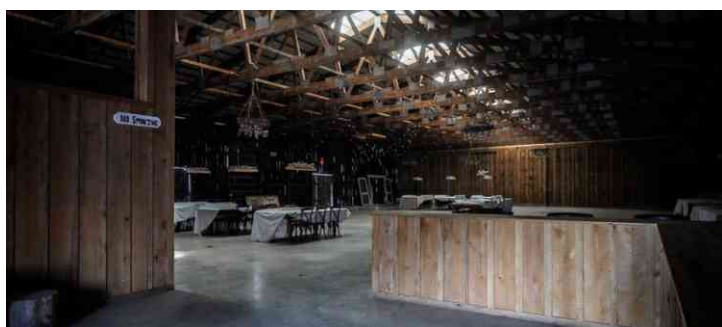

### SPECS

12,000 sq ft barn

### CATEGORIES

Barn, Event Space, Farm

**BARN**

WOODS