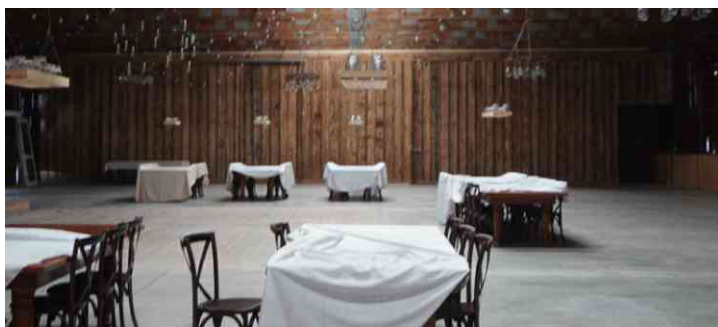

### SPECS

12,000 sq ft barn

### CATEGORIES

Barn, Event Space, Farm

**BARN**

WOODS