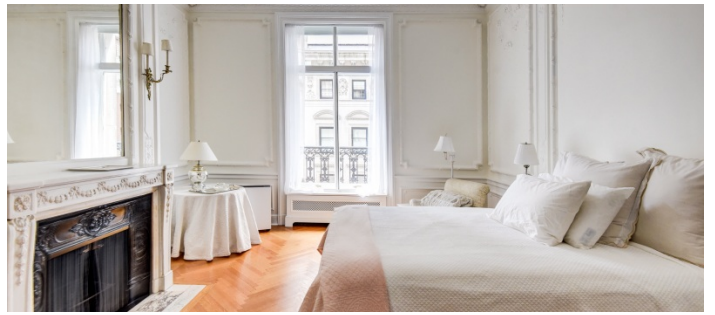

2170

Lenox Hill, Manhattan

 LOCATION

New York, NY 10065

 SPECS

1,800 sq ft

 TAGS

Bathroom, Bedroom, City View, Classic Grand, Fireplace, Kids Room, Kitchen, Living Room, Modern Contemporary, Parquet, Piano, Traditional, White Spaces, Wood Floor

 CATEGORIES

* In the Zone, Apartment

Notes

Lovely apartment in Lenox Hill neighborhood of Upper East side.

EXTERIOR