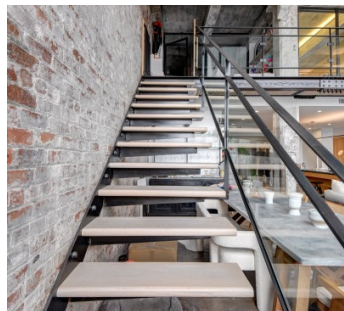

# Williamsburg, Brooklyn

 LOCATION

Brooklyn, NY 11249

 SPECS

1,500 sq ft

 TAGS

Bathroom, Bedroom, Bohemian, Concrete, Distressed Patina, Eclectic Quirky, Exposed Beam, Exposed Brick, Kids Room, Kitchen, Living Room, Modern Contemporary, Staircase, White Brick Wall, Wood Floor

## Notes

Open plan 1,500 square foot loft in Williamsburg features a variety of materials (stainless steel, glass, exposed brick, reclaimed wood), a floating staircase, and a mix of modern and vintage decor.