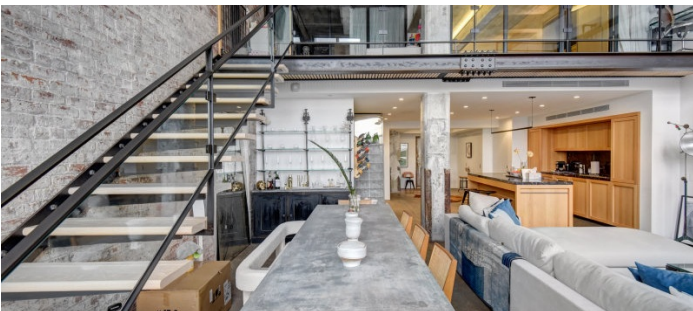

# Williamsburg, Brooklyn

 LOCATION

Brooklyn, NY 11249

 SPECS

1,500 sq ft

 TAGS

Bathroom, Bedroom, Bohemian, Concrete, Distressed Patina, Eclectic Quirky, Exposed Beam, Exposed Brick, Kids Room, Kitchen, Living Room, Modern Contemporary, Staircase, White Brick Wall, Wood Floor

## Notes

Open plan 1,500 square foot loft in Williamsburg features a variety of materials (stainless steel, glass, exposed brick, reclaimed wood), a floating staircase, and a mix of modern and vintage decor.