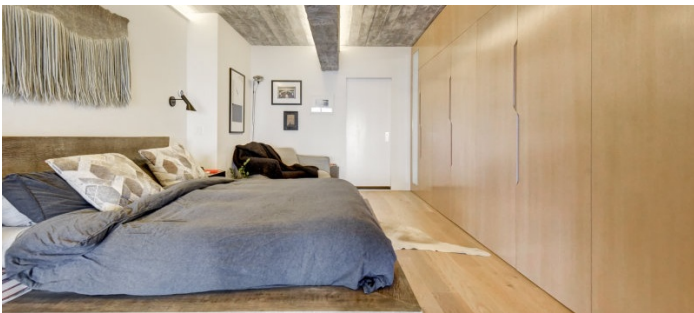

# Williamsburg, Brooklyn

 LOCATION

Brooklyn, NY 11249

 SPECS

1,500 sq ft

 TAGS

Bathroom, Bedroom, Bohemian, Concrete, Distressed Patina, Eclectic Quirky, Exposed Beam, Exposed Brick, Kids Room, Kitchen, Living Room, Modern Contemporary, Staircase, White Brick Wall, Wood Floor

## Notes

Open plan 1,500 square foot loft in Williamsburg features a variety of materials (stainless steel, glass, exposed brick, reclaimed wood), a floating staircase, and a mix of modern and vintage decor.