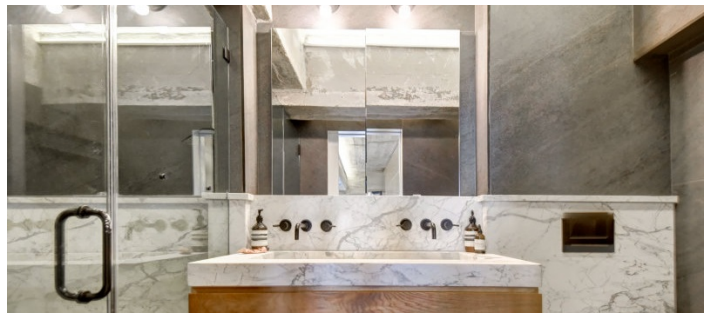

# Williamsburg, Brooklyn

 LOCATION

Brooklyn, NY 11249

 SPECS

1,500 sq ft

 TAGS

Bathroom, Bedroom, Bohemian, Concrete, Distressed Patina, Eclectic Quirky, Exposed Beam, Exposed Brick, Kids Room, Kitchen, Living Room, Modern Contemporary, Staircase, White Brick Wall, Wood Floor

## Notes

Open plan 1,500 square foot loft in Williamsburg features a variety of materials (stainless steel, glass, exposed brick, reclaimed wood), a floating staircase, and a mix of modern and vintage decor.