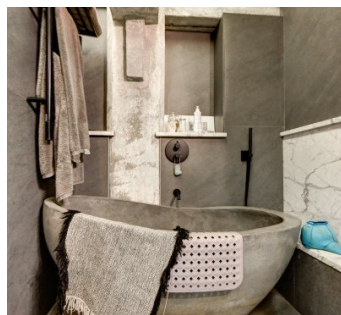

# Williamsburg, Brooklyn

 LOCATION

Brooklyn, NY 11249

 SPECS

1,500 sq ft

 TAGS

Bathroom, Bedroom, Bohemian, Concrete, Distressed Patina, Eclectic Quirky, Exposed Beam, Exposed Brick, Kids Room, Kitchen, Living Room, Modern Contemporary, Staircase, White Brick Wall, Wood Floor

## Notes

Open plan 1,500 square foot loft in Williamsburg features a variety of materials (stainless steel, glass, exposed brick, reclaimed wood), a floating staircase, and a mix of modern and vintage decor.