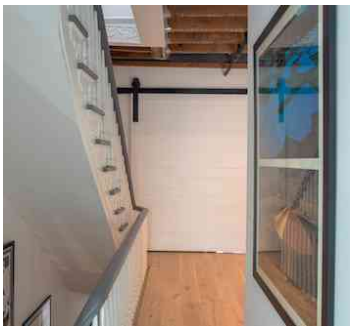

2168 Chelsea, Manhattan

LOCATION

New York, NY 10001

SPECS

2,250 sq ft

TAGS

Bathroom, Bedroom, Eclectic Quirky, Exposed Brick, Graffiti, Kitchen, Living Room, Modern Contemporary, Staircase, Stoop, Terrace Patio, White Spaces, Wood Floor

CATEGORIES

* In the Zone, Apartment, Townhouse

Notes

Renovated 1901 townhouse. Modern, clean, white walls with original exposed beams and molded staircase. Wide beam light wood floors. Open kitchen/living room. Spacious open bedrooms.

Small back patio with 3 story colorful original graffiti mural.

Restrictions:

Picture animals must be non-allergenic.

Requests to paint or nail into walls must be approved in advance.

Top floor off limits (not renovated yet).