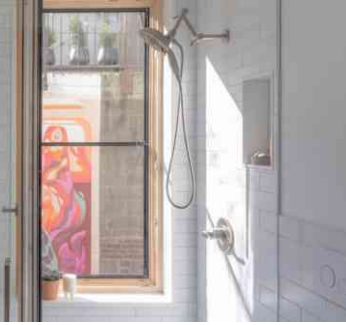

2168 Chelsea, Manhattan

LOCATION

New York, NY 10001

SPECS

2,250 sq ft

TAGS

Bathroom, Bedroom, Eclectic Quirky, Exposed Brick, Graffiti, Kitchen, Living Room, Modern Contemporary, Staircase, Stoop, Terrace Patio, White Spaces, Wood Floor

CATEGORIES

* In the Zone, Apartment, Townhouse

Notes

Renovated 1901 townhouse. Modern, clean, white walls with original exposed beams and molded staircase. Wide beam light wood floors. Open kitchen/living room. Spacious open bedrooms.

Small back patio with 3 story colorful original graffiti mural.

Restrictions:

Picture animals must be non-allergenic.

Requests to paint or nail into walls must be approved in advance.

Top floor off limits (not renovated yet).