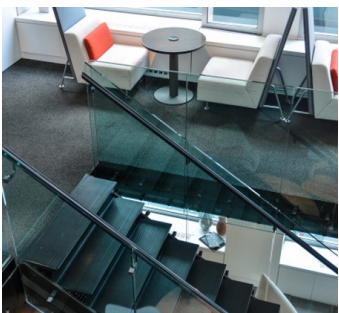

Carpet, City View, Colorful, Elevator, Exposed Beam, Modern Contemporary, Rooftop, Skylight, Staircase, Terrace Patio, Wood Floor

Notes

This is an office showroom and working office, furniture and decor changes constantly, scouting is mandatory.

Tiled floor, desks, modern, conference room, pipes, sitting areas, reception desks, cubicles, outside seating area, terrace.

Restrictions:

Weekends best for shooting but do allow weekdays when available. This location does not hold dates, its first come first serve.

All entry must be at the service entrance only

8TH FLOOR TERRACE

6TH FLOOR - WEEKENDS ONLY

Notes

This is where staff works - only available for shooting on weekends