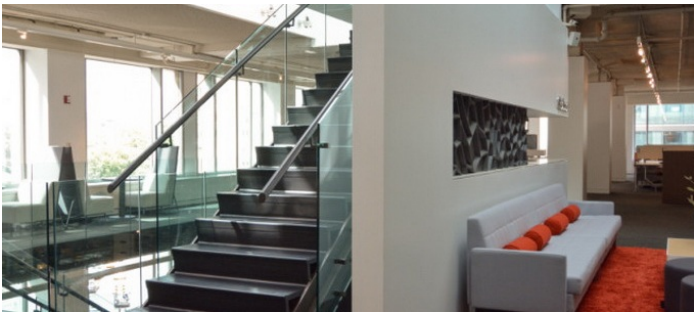

Carpet, City View, Colorful, Elevator, Exposed Beam, Modern Contemporary, Rooftop, Skylight, Staircase, Terrace Patio, Wood Floor

Notes

This is an office showroom and working office, furniture and decor changes constantly, scouting is mandatory.

Tiled floor, desks, modern, conference room, pipes, sitting areas, reception desks, cubicles, outside seating area, terrace.

Restrictions:

Weekends best for shooting but do allow weekdays when available. This location does not hold dates, its first come first serve.

All entry must be at the service entrance only

8TH FLOOR TERRACE

6TH FLOOR - WEEKENDS ONLY

Notes

This is where staff works - only available for shooting on weekends