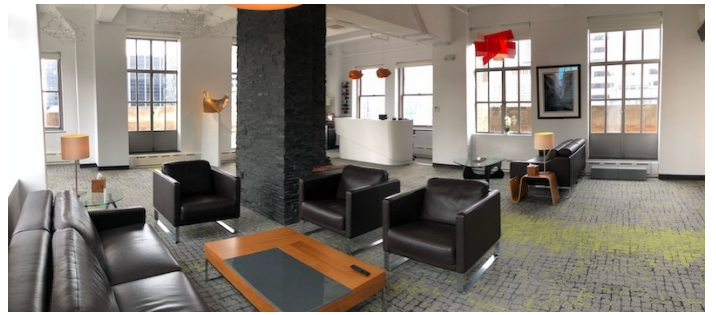

# Midtown, Manhattan

 LOCATION

New York, NY 10176

 SPECS

2,500 sq ft

 TAGS

City View, Elevator, Living Room, Modern Contemporary, Rooftop, Terrace Patio

 POWER

## Notes

The Penthouse in the iconic art deco Fred F French building with private lounge and three rooftop terraces. There is a small kitchen and bathroom.

TERRACE