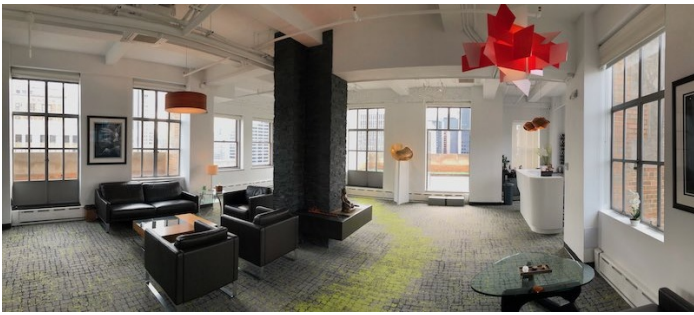

# Midtown, Manhattan

 LOCATION

New York, NY 10176

 SPECS

2,500 sq ft

 TAGS

City View, Elevator, Living Room, Modern Contemporary, Rooftop, Terrace Patio

 POWER

## Notes

The Penthouse in the iconic art deco Fred F French building with private lounge and three rooftop terraces. There is a small kitchen and bathroom.

TERRACE