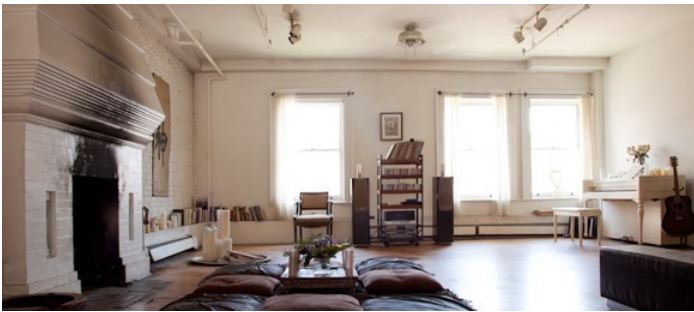

1270

Bowery, Manhattan

 LOCATION
Bowery St, NYC

 CATEGORIES
* In the Zone, Apartment, Loft, Roof Top

 TAGS
City View, Deck, Distressed Patina, Eclectic Quirky, Fireplace, Kitchen, Living Room, Modern Contemporary, Piano, Rooftop, Terrace Patio, White Brick Wall, White Spaces, Wood Floor

Notes

4th Floor walkup loft w/ fireplaces, and large roof deck
Some parts of building staircase available, 2,500 sq ft roof deck (walls now black not brown)
Track lighting, white brick, fireplace, hard wood floors, rooftop deck

Restrictions:

Additional fees for common areas of building
Bedroom off limits
Heated and has AC

ROOFDECK