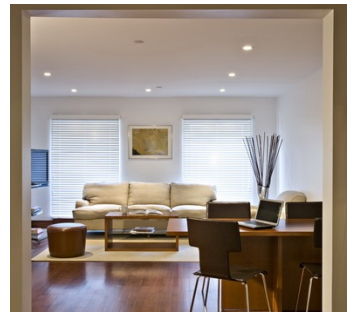

2318

Upper East Side, Manhattan

 LOCATION

New York, NY 10075

 CATEGORIES

* In the Zone, Apartment, Store / Showroom, Townhouse

 TAGS

Bathroom, Bedroom, Deck, Empty, Exposed Brick, Fireplace, Kitchen, Living Room, Modern Contemporary, Skylight, Staircase, Terrace Patio, Wood Floor

Notes

Empty townhouse space. Basement to 2nd floor is open retail space.

Three apartments on 3rd to 5th floors with private access to roof from 5th floor apt., scouting recommended, fees vary according to areas of use