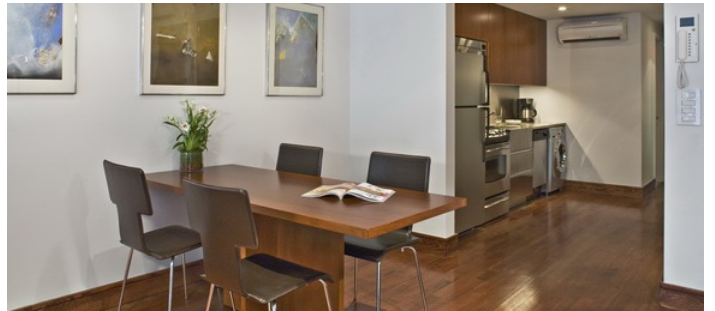

2318

Upper East Side, Manhattan

 LOCATION

New York, NY 10075

 CATEGORIES

* In the Zone, Apartment, Store / Showroom, Townhouse

 TAGS

Bathroom, Bedroom, Deck, Empty, Exposed Brick, Fireplace, Kitchen, Living Room, Modern Contemporary, Skylight, Staircase, Terrace Patio, Wood Floor

Notes

Empty townhouse space. Basement to 2nd floor is open retail space.

Three apartments on 3rd to 5th floors with private access to roof from 5th floor apt., scouting recommended, fees vary according to areas of use