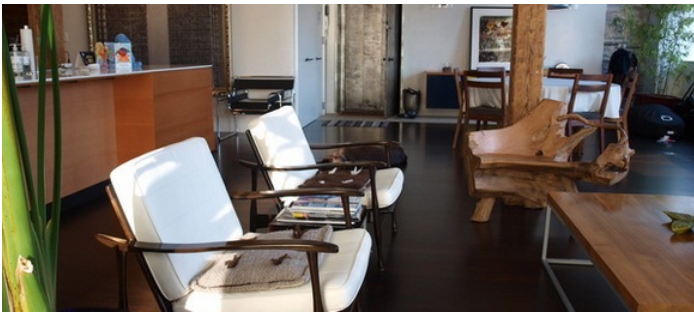

 TAGS

60's style, City View, Deck, Eclectic Quirky, Exposed Beam, Fireplace, Living Room, Modern Contemporary, Rooftop, Staircase, Terrace Patio, Water Tower View, Wood Floor

 CATEGORIES

Apartment, Duplex, Loft, Roof Top

## Notes

Prefers print (small shoots)

**Restrictions:**

No shoes in apartment

Bedrooms and office off limits unless approved in advance, etc

Deck, hardwood floors, view of city, kitchen island, modern, columns