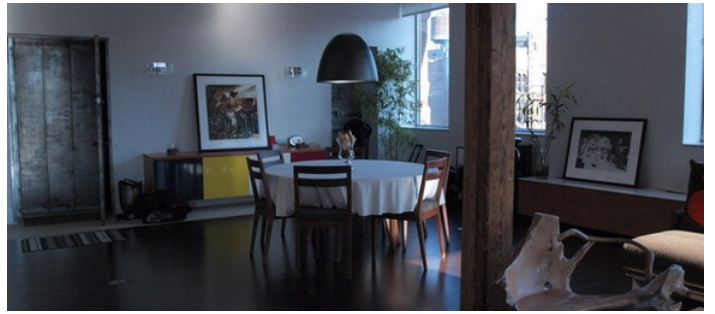

 TAGS

60's style, City View, Deck, Eclectic Quirky, Exposed Beam, Fireplace, Living Room, Modern Contemporary, Rooftop, Staircase, Terrace Patio, Water Tower View, Wood Floor

 CATEGORIES

Apartment, Duplex, Loft, Roof Top

## Notes

Prefers print (small shoots)

**Restrictions:**

No shoes in apartment

Bedrooms and office off limits unless approved in advance, etc

Deck, hardwood floors, view of city, kitchen island, modern, columns