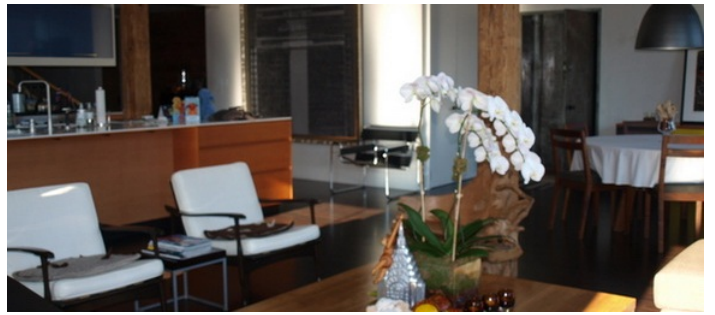

 TAGS

60's style, City View, Deck, Eclectic Quirky, Exposed Beam, Fireplace, Living Room, Modern Contemporary, Rooftop, Staircase, Terrace Patio, Water Tower View, Wood Floor

 CATEGORIES

Apartment, Duplex, Loft, Roof Top

## Notes

Prefers print (small shoots)

**Restrictions:**

No shoes in apartment

Bedrooms and office off limits unless approved in advance, etc

Deck, hardwood floors, view of city, kitchen island, modern, columns